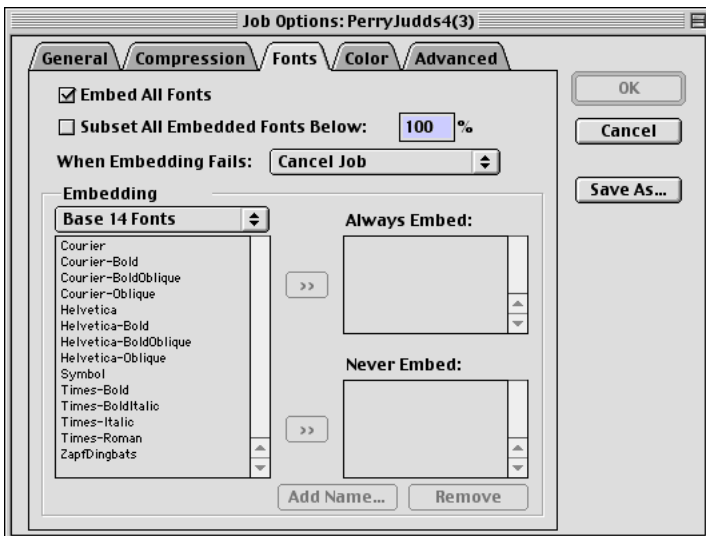

Following are job options for Distiller 4.0 :

In the menu bar select settings, and then select Job Options

General Tab

Compression Tab

Fonts Tab

Color Tab

Advanced Tab